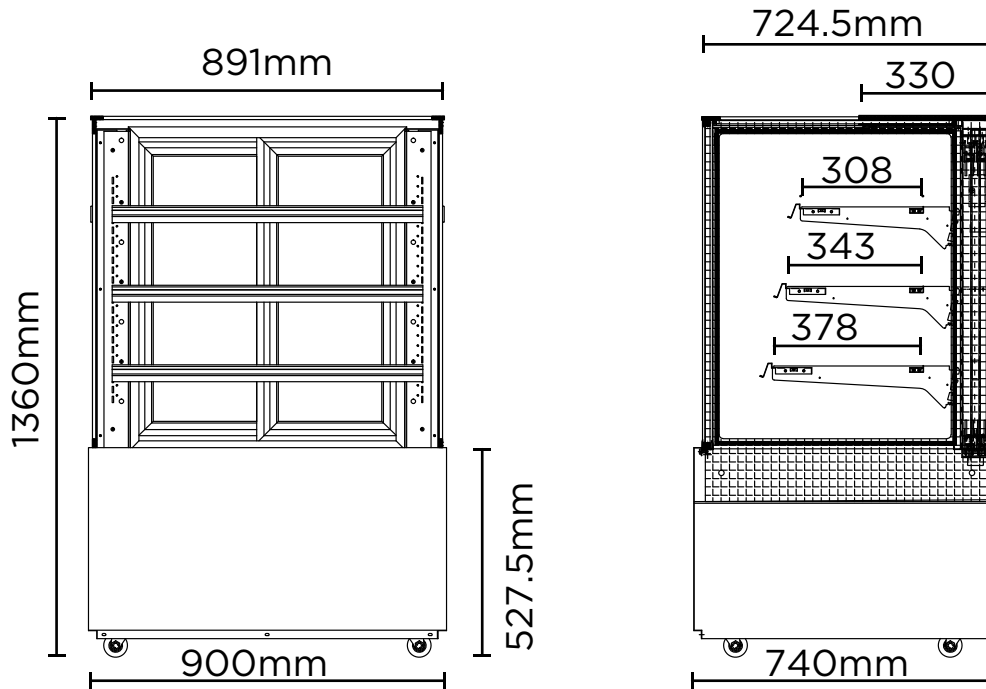

FD4T0900H | 4 Tier Hot Food Display 900mm

Food Displays

FD4T0900H

**4 TIER HOT
FOOD DISPLAY
900MM**

FD4T0900H | 4 Tier Hot Food Display 900mm

Food Displays

SPECIFICATIONS	Part Number	3736304
	Capacity	417L
	Temp. Range	+50 to +70°C
	Max. Ambient Temp.	N/A
	Energy Consumption	N/A
	Gross Weight	186kg
	Packaged Dimensions	1000 x 850 x 1510 mm
	Plug Supplied	Yes, 1 x 15A
	Plug Location	Rear, Right Hand Side
	Main Light	T5
	Number of Doors	2
	Door Type	Sliding
	Temp. Controller	Digital
	Castors	Yes
	No. of Shelves inc. Base	4
	Shelves Dimensions	817(w) x 307(d), 817(w) x 342(d), 817(w) x 377(d) mm
Colour	Stainless Steel	
Warranty	2 Year Parts & Labour	
Warranty Service	Bromic Extra Care	

DIMENSIONS	External (mm)	
	Width	900
	Depth	740
	Height	1360
	Internal (mm)	
	Width	874
Depth	647	
Height	828	

BROMIC PTY Ltd reserve the right to alter specifications without notice.