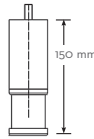

4 METRE MAXIMUM DRAIN RUN
2 METRES OF DRAIN HOSE SUPPLIED

Operating Requirements

	MINIMUM	MAXIMUM
	50 Hz	
Ambient Temp. Range Air	10 °C	43 °C
Water Temp.	5 °C	38 °C
Water Pressure	1 BAR	5 BAR
Electrical Voltage	230V/50Hz/1ph	

Dimensions

ALL MODELS	
W x D x H (mm)	463 x 566 x 842 on legs

Specifications

Model Number	Cond. Unit	Ice Production per 24hrs	Ice Production per 24hrs	Ice Production per 24hrs	Storage Capacity (kg)	Water Consumption (ltr/hr)	kWH Used per 45 kg of Ice @ 32°C air/21°C water	Voltage Characteristics
		21°C air/10°C water (kg)	32°C air/21°C water (kg)	10°C air/10°C water (kg)				
UCGO85APD	Air	38.5	31	40	15	5	9.7	230/50/1

NOTES:
Approx. Shipping Weight (kg): UCGO85APD (37)
Refrigerant Type: R134A
All specifications and performance data are subject to normal manufacturing variances.

Ice-O-Matic reserves the right to change the specifications at any time without obligation. Certifications may vary depending on country of origin.