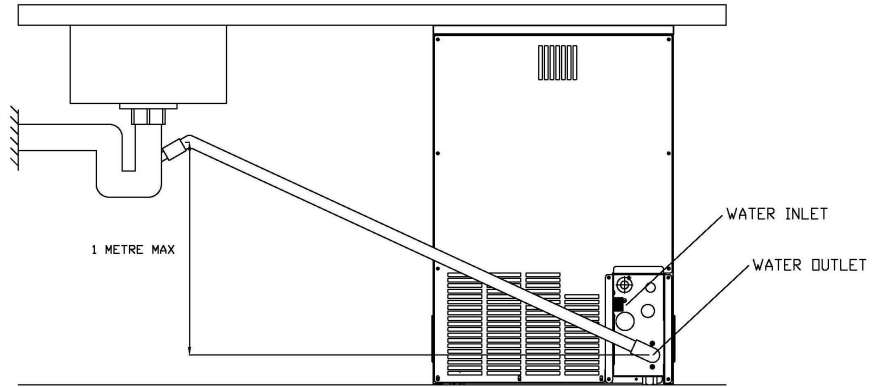

- Two years Parts and Labour

Ice Form

GOURMET ICE

GOURMET ICE DIMENSIONS

Height	30.5 mm
Diameter	34.25 mm

UCGo85APD GOURMET SERIES UNDERCOUNTER WITH PUMP OUT DRAIN

UCGO85APD GOURMET SERIES UNDERCOUNTER WITH PUMP OUT DRAIN

UCGO85APD GOURMET SERIES UNDERCOUNTER WITH PUMP OUT DRAIN

LEGS INCLUDED
150 mm high

4 METRE MAXIMUM DRAIN RUN
2 METRES OF DRAIN HOSE SUPPLIED

Operating Requirements

	MINIMUM	MAXIMUM
	50 Hz	
Ambient Temp. Range Air	10 °C	43 °C
Water Temp.	5 °C	38 °C
Water Pressure	1 BAR	5 BAR
Electrical Voltage	230V/50Hz/1ph	

Dimensions

ALL MODELS	
W x D x H (mm)	463 x 566 x 842 on legs

Specifications

Model Number	Cond. Unit	Ice Production per 24hrs	Ice Production per 24hrs	Ice Production per 24hrs	Storage Capacity (kg)	Water Consumption (ltr/hr)	kWH Used per 45 kg of Ice @ 32°C air/21°C water	Voltage Characteristics
		21°C air/10°C water (kg)	32°C air/21°C water (kg)	10°C air/10°C water (kg)				
UCGO85APD	Air	38.5	31	40	15	5	9.7	230/50/1