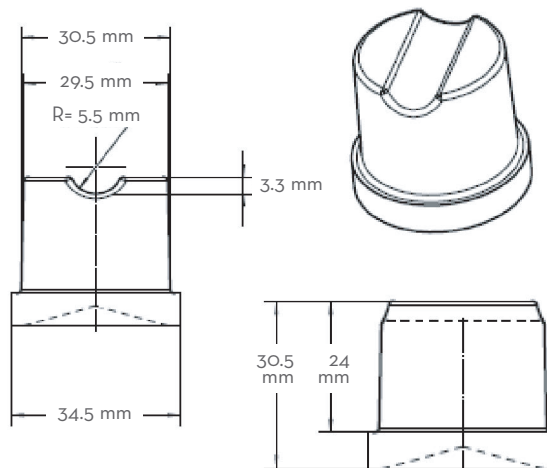

- Two years Parts and Labour

Ice Form

GOURMET ICE

GOURMET ICE DIMENSIONS

Height	30.5 mm
Diameter	34.25 mm

UCGo85APD GOURMET SERIES UNDERCOUNTER WITH PUMP OUT DRAIN

UCGO85APD GOURMET SERIES UNDERCOUNTER WITH PUMP OUT DRAIN

Dimensions

ALL MODELS	
W x D x H (mm)	463 x 566 x 842 on legs

Specifications

Model Number	Cond. Unit	Ice Production per 24hrs	Ice Production per 24hrs	Ice Production per 24hrs	Storage Capacity (kg)	Water Consumption (ltr/hr)	kWH Used per 45 kg of Ice @ 32°C air/21°C water	Voltage Characteristics
		21°C air/10°C water (kg)	32°C air/21°C water (kg)	10°C air/10°C water (kg)				
UCGO85APD	Air	38.5	31	40	15	5	9.7	230/50/1