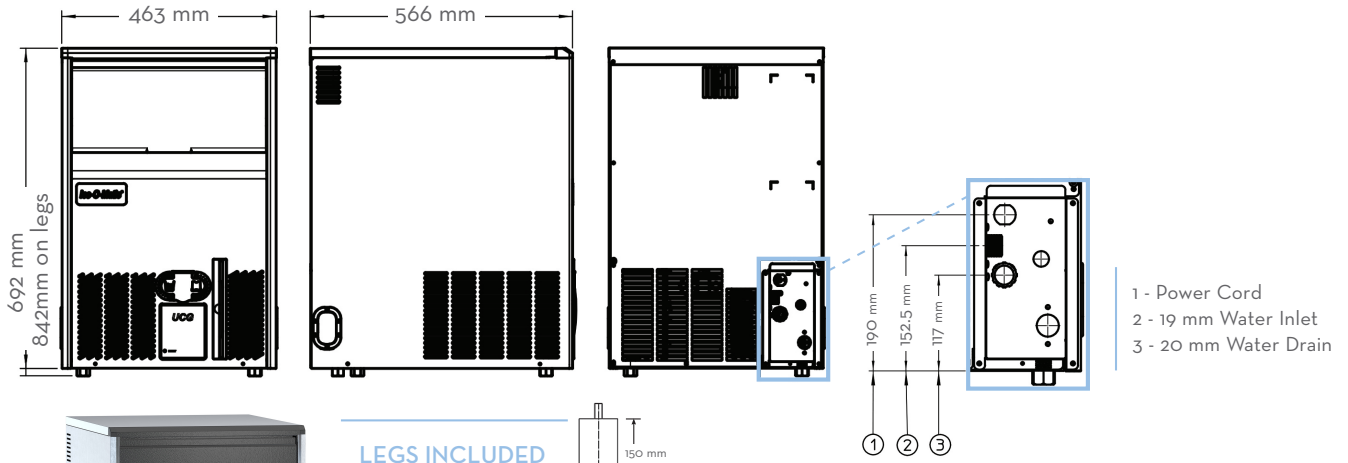

UCGo85APD GOURMET SERIES UNDERCOUNTER WITH PUMP OUT DRAIN

COAST ICE & COLD SOLUTIONS

UCGo85APD

Features

- Produces clear, long-lasting gourmet cubes.
- Space-saving 463 mm wide under-counter design.
- Produces up to 38.5 kg of ice per day.
- Optional leg kit available.
- Constructed from sturdy, corrosion-resistant stainless steel and fingerprint-proof plastic.
- Ideal for any under-counter or bar application.
- Contemporary, elegant design.
- Environmentally friendly R134A refrigerant.
- Easily adjust the thickness of your ice from the front of the machine!

- Two years Parts and Labour

Ice Form

GOURMET ICE

GOURMET ICE DIMENSIONS

Height	30.5 mm
Diameter	34.25 mm

UCGo85APD GOURMET SERIES UNDERCOUNTER WITH PUMP OUT DRAIN

UCGO85APD GOURMET SERIES UNDERCOUNTER WITH PUMP OUT DRAIN

UCGO85APD GOURMET SERIES UNDERCOUNTER WITH PUMP OUT DRAIN

LEGS INCLUDED
150 mm high

4 METRE MAXIMUM DRAIN RUN
2 METRES OF DRAIN HOSE SUPPLIED

Operating Requirements

	MINIMUM	MAXIMUM
	50 Hz	
Ambient Temp. Range Air	10 °C	43 °C
Water Temp.	5 °C	38 °C
Water Pressure	1 BAR	5 BAR
Electrical Voltage	230V/50Hz/1ph	

Dimensions

ALL MODELS	
W x D x H (mm)	463 x 566 x 842 on legs

Specifications

Model Number	Cond. Unit	Ice Production per 24hrs	Ice Production per 24hrs	Ice Production per 24hrs	Storage Capacity (kg)	Water Consumption (ltr/hr)	kWH Used per 45 kg of Ice @ 32°C air/21°C water	Voltage Characteristics
		21°C air/10°C water (kg)	32°C air/21°C water (kg)	10°C air/10°C water (kg)				
UCGO85APD	Air	38.5	31	40	15	5	9.7	230/50/1